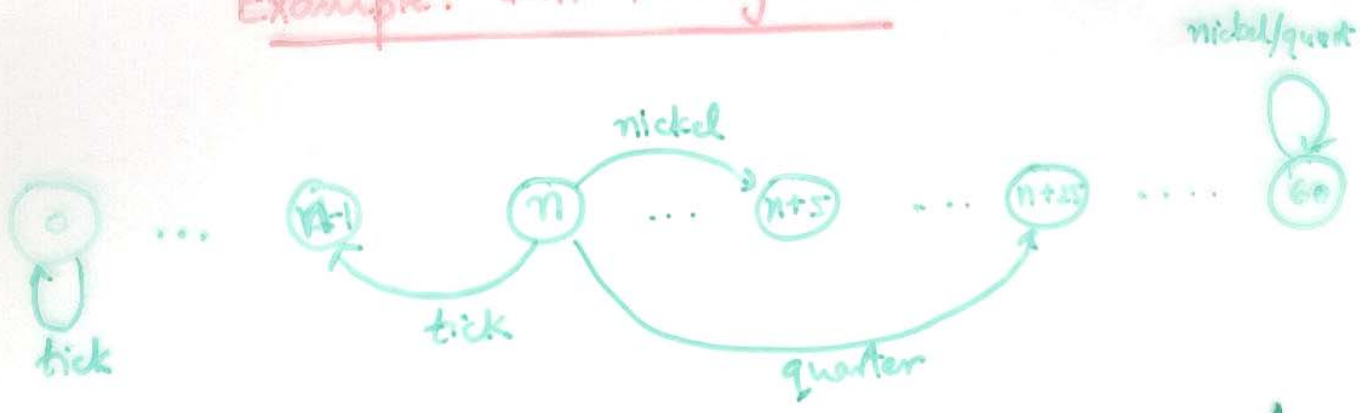

# Example: 1-hr Parking Meter

Code-recognizers (last 4 bits = 1100)

Implementation 1

Implementation 2